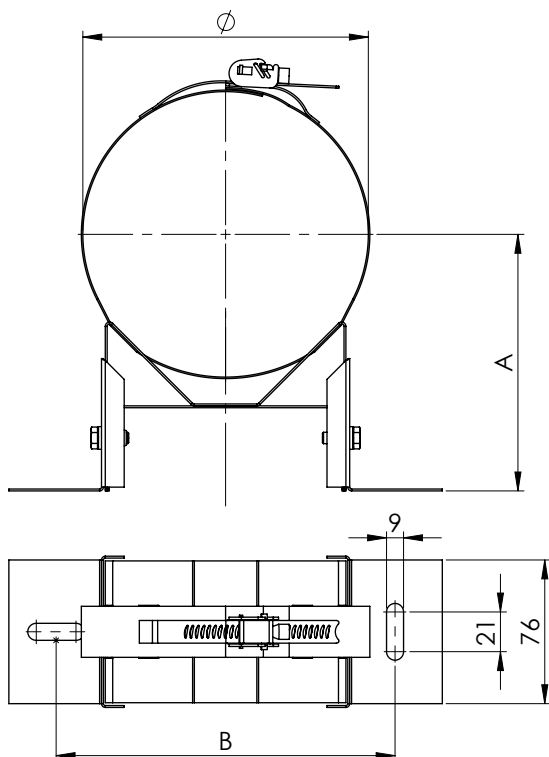

Muurbeugel Type1

SYSTEMEN (∅ inw.)								ARTIKELCODE (∅ uitw.)	MATEN		
DW DWP	DWH DWBA	DWL DWLK	EK EW	EWP EWPG	DWG DWGH	DWLG	DWD		A	B	∅
---	---	---	80	80	---	---	---	MUURB080	97	144	80
---	---	---	100	100	---	---	---	MUURB100	111	144	100
---	---	---	110	---	---	---	---	MUURB110	107	179	110
---	---	---	120	---	---	---	---	MUURB120	114	179	120
---	---	---	125	---	100	80	---	MUURB125	118	179	125
80	---	---	130	---	---	---	---	MUURB130	122	179	130
100	---	80 100	150	---	---	---	80	MUURB150	136	179	150
---	---	---	---	---	130	---	---	MUURB155	129	215	155
---	---	---	---	---	---	---	100	MUURB170	139	215	170
125	---	---	---	---	150	---	---	MUURB175	143	215	175
---	---	---	180	---	---	---	---	MUURB180	147	215	180
150	130	130 150	200	---	---	---	130	MUURB200	161	215	200
---	---	---	---	---	180	---	---	MUURB205	154	250	205
---	150	---	---	---	---	---	150	MUURB220	164	250	220
---	---	---	---	---	200	---	---	MUURB225	168	250	225
180	---	---	---	---	---	---	---	MUURB230	172	250	230
200	180	---	250	---	---	---	180	MUURB250	186	250	250
---	200	---	---	---	---	---	200	MUURB270	189	285	270
---	---	---	---	---	250	---	---	MUURB275	193	285	275
250	---	---	300	---	---	---	---	MUURB300	211	285	300