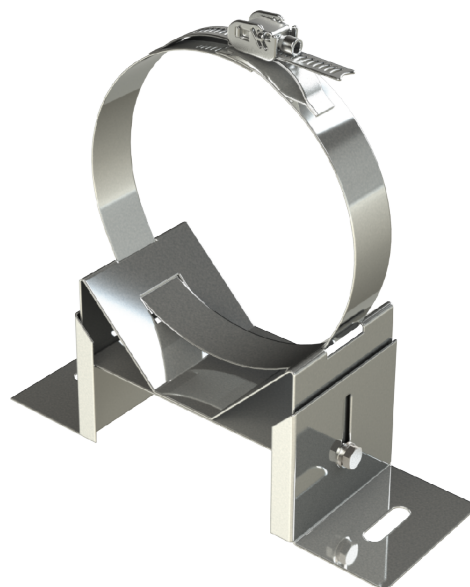

Muurbeugel Type1

SYSTEMEN (∅ inw.)								ARTIKELCODE (∅ uitw.)	MATEN		
DW DWP	DWH DWBA	DWL DWLK	EK EW	EWP EWPG	DWG DWGH	DWLG	DWD		A	B	∅
---	---	---	80	80	---	---	---	MUURB080	97	144	80
---	---	---	100	100	---	---	---	MUURB100	111	144	100
---	---	---	110	---	---	---	---	MUURB110	107	179	110
---	---	---	120	---	---	---	---	MUURB120	114	179	120
---	---	---	125	---	100	80	---	MUURB125	118	179	125
80	---	---	130	---	---	---	---	MUURB130	122	179	130
100	---	80 100	150	---	---	---	80	MUURB150	136	179	150
---	---	---	---	---	130	---	---	MUURB155	129	215	155
---	---	---	---	---	---	---	100	MUURB170	139	215	170
125	---	---	---	---	150	---	---	MUURB175	143	215	175
---	---	---	180	---	---	---	---	MUURB180	147	215	180
150	130	130 150	200	---	---	---	130	MUURB200	161	215	200
---	---	---	---	---	180	---	---	MUURB205	154	250	205
---	150	---	---	---	---	---	150	MUURB220	164	250	220
---	---	---	---	---	200	---	---	MUURB225	168	250	225
180	---	---	---	---	---	---	---	MUURB230	172	250	230
200	180	---	250	---	---	---	180	MUURB250	186	250	250
---	200	---	---	---	---	---	200	MUURB270	189	285	270
---	---	---	---	---	250	---	---	MUURB275	193	285	275
250	---	---	300	---	---	---	---	MUURB300	211	285	300