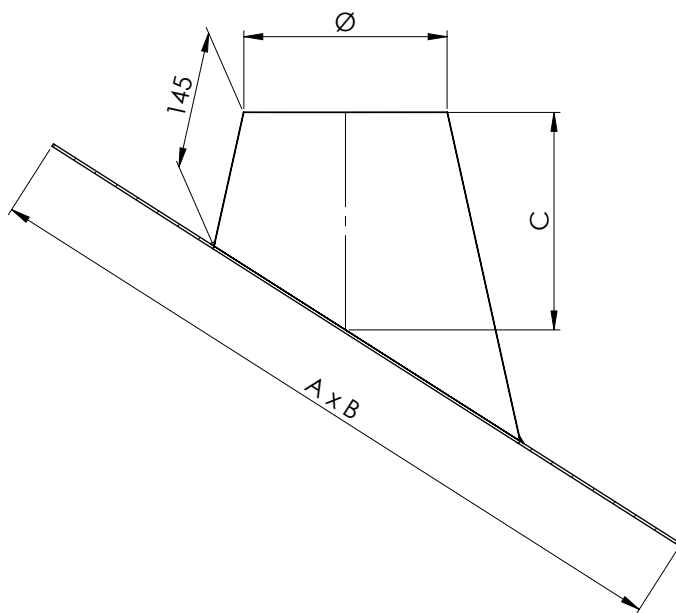

Loodslab 20°-45°

SYSTEMEN (Ø inw.)								ARTIKELCODE (Ø uitw.)	MATEN			
DW DWP	DWH DWBA	DWL DWLK	EK EW	EWP EWPG	DWG DWGH	DWLG	DWD		A	B	C	Ø
---	---	---	80	80	---	---	---	LSL2045095	622	563	192	95
---	---	---	100 110	100	---	---	---	LSL2045115	649	583	198	115
80	---	---	120 125 130	---	---	---	---	LSL2045145	691	613	208	145
100	---	80 100	150	---	130	80	80	LSL2045165	718	633	214	165
125	---	---	180	---	150	---	100	LSL2045190	753	658	222	190
150	130	130 150	200	---	180	---	130	LSL2045215	787	683	230	215
180	150	---	---	---	200	---	150	LSL2045245	829	713	240	245
200	180	---	250	---	---	---	180	LSL2045265	856	733	246	265
---	200	---	---	---	250	---	200	LSL2045285	884	753	252	285
250	---	---	300	---	---	---	---	LSL2045315	925	783	262	315
---	250	---	---	---	300	---	250	LSL2045335	953	803	268	335
300	---	---	350	---	---	---	---	LSL2045365	994	833	278	365
---	300	---	---	---	350	---	300	LSL2045385	1022	853	284	385
350	---	---	400	---	---	---	---	LSL2045415	1063	883	294	415