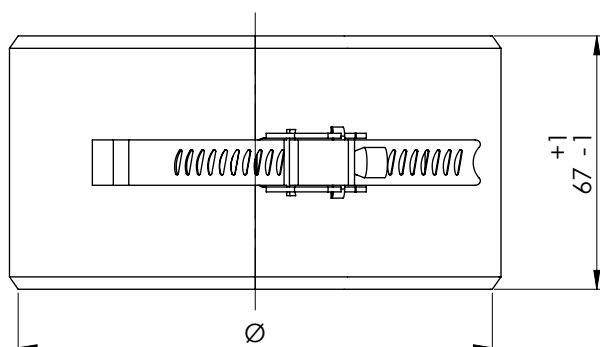

# Koppelklemband H68

SYSTEMEN (∅ inw.)			ARTIKELCODE (∅ uitw.)	MATEN
DW	DWH DWBA	DWD		∅
---	---	---	KLEMB130-68	130
---	---	80	KLEMB150-68	150
---	---	---	KLEMB155-68	155
---	---	100	KLEMB170-68	170
125	---	---	KLEMB175-68	175
---	---	---	KLEMB180-68	180
150	130	130	KLEMB200-68	200
---	---	---	KLEMB205-68	205
---	150	150	KLEMB220-68	220
---	---	---	KLEMB225-68	225
180	---	---	KLEMB230-68	230
200	180	180	KLEMB250-68	250
---	200	200	KLEMB270-68	270
---	---	---	KLEMB275-68	275
250	---	---	KLEMB300-68	300
---	250	250	KLEMB320-68	320
---	---	---	KLEMB325-68	325
300	---	---	KLEMB350-68	350
---	300	300	KLEMB370-68	370
---	---	---	KLEMB375-68	375
350	---	---	KLEMB400-68	400
---	350	350	KLEMB420-68	420
---	---	---	KLEMB425-68	425
400	---	---	KLEMB450-68	450
---	400	400	KLEMB470-68	470