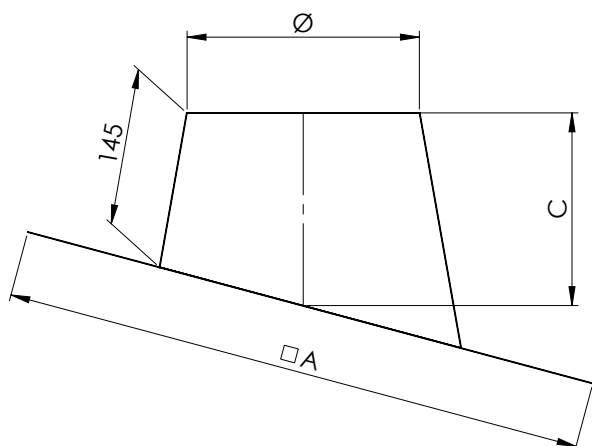

# Dakplaat 5°-25°

SYSTEMEN (Ø inw.)								ARTIKELCODE (Ø uitw.)	MATEN		
DW DWP	DWH DWBA	DWL DWLK	EK EW	EWP EWPG	DWG DWGH	DWLG	DWD		□A	C	Ø
---	---	---	80	80	---	---	---	DPL525095	411	162	95
---	---	---	100 110	100	---	---	---	DPL525115	433	165	115
80	---	---	120 125 130	---	---	---	---	DPL525145	465	169	145
100	---	80 100	150	---	130	80	80	DPL525165	487	172	165
125	---	---	180	---	150	---	100	DPL525190	514	175	190
150	130	130 150	200	---	180	---	130	DPL525215	542	178	215
180	150	---	---	---	200	---	150	DPL525245	574	182	245
200	180	---	250	---	---	---	180	DPL525265	596	185	265
---	200	---	---	---	250	---	200	DPL525285	618	188	285
250	---	---	300	---	---	---	---	DPL525315	650	192	315
---	250	---	---	---	300	---	250	DPL525335	672	194	335
300	---	---	350	---	---	---	---	DPL525365	704	198	365
---	300	---	---	---	350	---	300	DPL525385	726	201	385
350	---	---	400	---	---	---	---	DPL525415	759	205	415