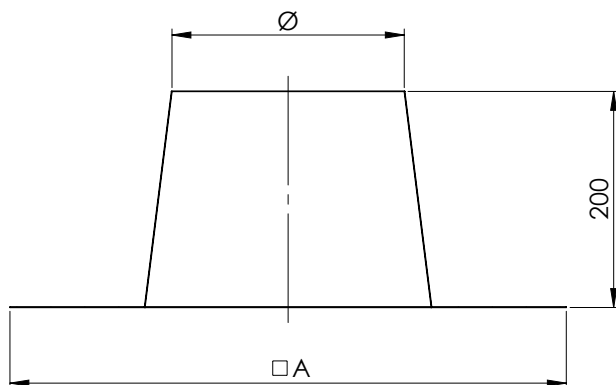

Dakplaat 0°-10°

SYSTEMEN (Ø inw.)								ARTIKELCODE (Ø uitw.)	MATEN	
DW DWP	DWH DWBA	DWL DWLK	EK EW	EWP EWPG	DWG DWGH	DWLG	DWD		□A	Ø
---	---	---	80	80	---	---	---	DPL010095	395	95
---	---	---	100	100	---	---	---	DPL010115	415	115
---	---	---	110	---	---	---	---	DPL010125	425	125
80	---	---	120 125 130	---	---	---	---	DPL010145	445	145
100	---	80 100	150	---	130	80	80	DPL010165	465	165
125	---	---	180	---	150	---	100	DPL010190	490	190
150	130	130 150	200	---	180	---	130	DPL010215	515	215
180	150	---	---	---	200	---	150	DPL010245	545	245
200	180	---	250	---	---	---	180	DPL010265	565	265
---	200	---	---	---	250	---	200	DPL010285	585	285
250	---	---	300	---	---	---	---	DPL010315	615	315
---	250	---	---	---	300	---	250	DPL010335	635	335
300	---	---	350	---	---	---	---	DPL010365	665	365
---	300	---	---	---	350	---	300	DPL010385	685	385
350	---	---	400	---	---	---	---	DPL010415	715	415