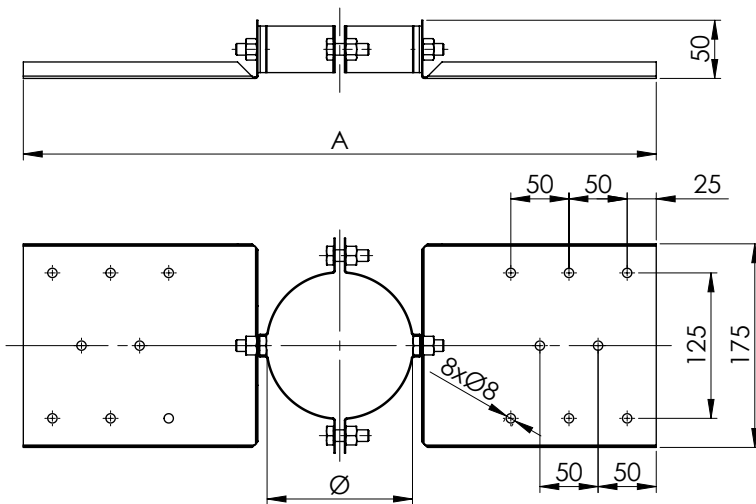

# Dakbevestigingsbeugel

SYSTEMEN (Ø inw.)								ARTIKELCODE (Ø uitw.)	MATEN
DW DWP	DWH DWBA	DWL DWLK	EK EW	EWP EWPG	DWG DWGH	DWL G	DWD		A
---	---	---	80	80	---	---	---	DAKBB080	498
---	---	---	100	100	---	---	---	DAKBB100	519
---	---	---	110	---	---	---	---	DAKBB110	529
---	---	---	120	---	---	---	---	DAKBB120	539
---	---	---	125	---	100	80	---	DAKBB125	544
80	---	---	130	---	---	---	---	DAKBB130	549
100	---	80 100	150	---	---	---	80	DAKBB150	569
---	---	---	---	---	130	---	---	DAKBB155	574
---	---	---	---	---	---	---	100	DAKBB170	589
125	---	---	---	---	150	---	---	DAKBB175	594
---	---	---	180	---	---	---	---	DAKBB180	599
150	130	130 150	200	---	---	---	130	DAKBB200	620
---	---	---	---	---	180	---	---	DAKBB205	625
---	150	---	---	---	---	---	150	DAKBB220	640
---	---	---	---	---	200	---	---	DAKBB225	645
180	---	---	---	---	---	---	---	DAKBB230	650
200	180	---	250	---	---	---	180	DAKBB250	670
---	200	---	---	---	---	---	200	DAKBB270	690
---	---	---	---	---	250	---	---	DAKBB275	695
250	---	---	300	---	---	---	---	DAKBB300	720
---	250	---	---	---	---	---	250	DAKBB320	740
---	---	---	---	---	300	---	---	DAKBB325	745
300	---	---	350	---	---	---	---	DAKBB350	770
---	300	---	---	---	---	---	300	DAKBB370	790
---	---	---	---	---	350	---	---	DAKBB375	795
350	---	---	400	---	---	---	---	DAKBB400	820
---	350	---	---	---	---	---	350	DAKBB420	840
---	---	---	---	---	400	---	---	DAKBB425	845
400	---	---	---	---	---	---	---	DAKBB450	870
---	400	---	---	---	---	---	400	DAKBB470	890